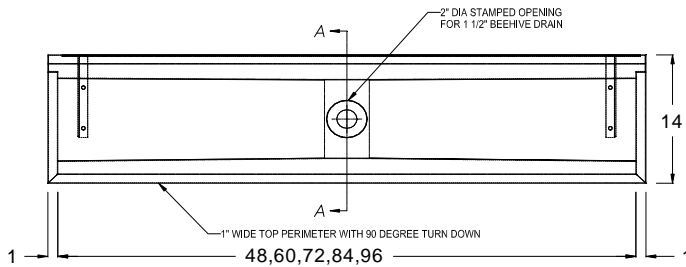

STAINLESS STEEL URINALS SSU SERIES

PROJECT#: _____

ITEM# _____

MODEL# _____

STAINLESS STEEL URINAL

PERFORMANCE SPECIFICATIONS:

Ideal for factories, warehouses, schools, hospitals and any other institutions where an efficient and easy-to-use unit is required. Unit is easy to install, made of durable, long-life, sanitary and easy-to-clean stainless steel.

MODEL NUMBERS:

Model No.	Length	Width
SSU-48	48"	14
SSU-60	60"	14
SSU-72	72"	14
SSU-84	84"	14
SSU-96	96"	14