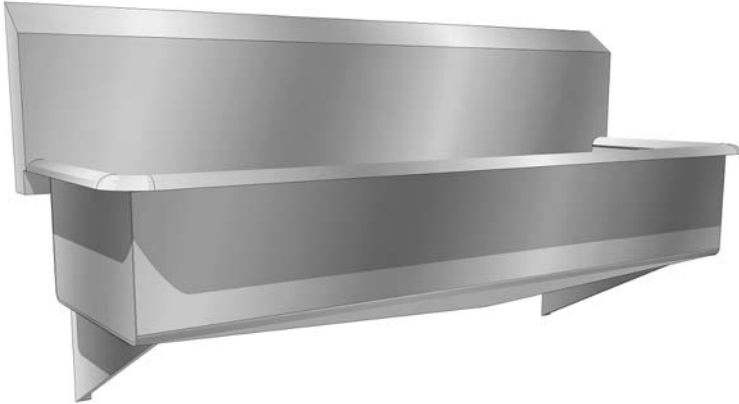

STAINLESS STEEL URINALS SSU SERIES

PROJECT#: _____

ITEM# _____

MODEL# _____

STAINLESS STEEL URINAL

PERFORMANCE SPECIFICATIONS:

Ideal for factories, warehouses, schools, hospitals and any other institutions where an efficient and easy-to-use unit is required. Unit is easy to install, made of durable, long-life, sanitary and easy-to-clean stainless steel.

MODEL NUMBERS:

Model No.	Length	Width
SSU-48	48"	14
SSU-60	60"	14
SSU-72	72"	14
SSU-84	84"	14
SSU-96	96"	14