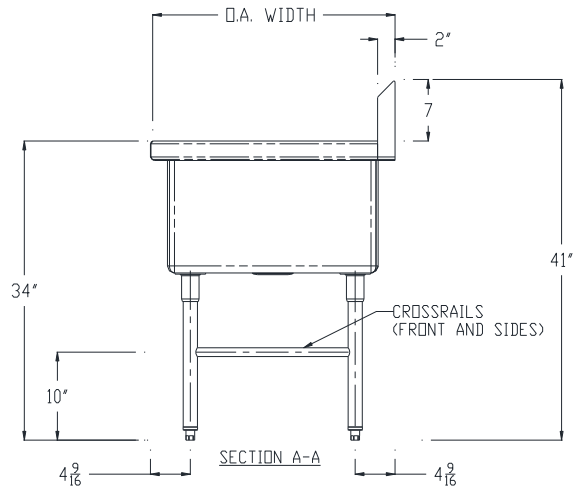

SINGLE COMPARTMENT SINKS W/ THREE SIDED CROSS BRACING & NO DRAINBOARD

PROJECT#: _____

ITEM# _____

MODEL# _____

SINGLE COMPARTMENT SINKS W/ THREE SIDED CROSS BRACING & NO DRAINBOARD							
MODEL#	QTY	PRODUCT DIMENSIONS (INCHES)					SHIPPING WEIGHT (LBS)
		LENGTH (BOWL)	WIDTH (BOWL)	O.A. LENGTH	O.A. WIDTH	OVERALL HEIGHT	
C-1-1818-CC		18"	18"	22"	22"	41"	50
C-1-1824-CC		18"	24"	28"	28"	41"	59
C-1-2424-CC		24"	24"	34"	28"	41"	70

SINK SPECIFICATIONS:

- TOP:** 16 GA. 300 Series Stainless Steel
- SINK BOWLS:** 16 GA. 300 Series Stainless Steel
- CROSS BRACING:** 1" Diameter Stainless Steel Welded To Legs
- LEGS:** 1 5/8" Diameter Stainless Steel Tubing

CONSTRUCTION:

- ◆ Fully welded, Seamless, Polished #4 Finish
- ◆ Euro Edge
- ◆ S/S Adjustable Bullet Feet
- ◆ Crumb Cup Drain 1 1/2" IPS
- ◆ 8" On Center Faucet Holes
- ◆ Ships with (2) Wall Mount "Z" Clips
- ◆ Integral 7" Tall Backsplash