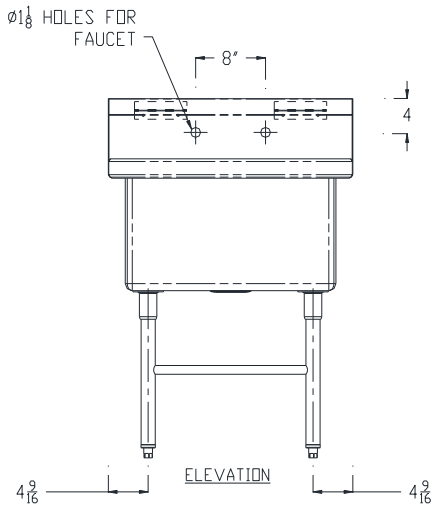

SINGLE COMPARTMENT SINKS W/ THREE SIDED CROSS BRACING & NO DRAINBOARD

PROJECT#: _____

ITEM# _____

MODEL# _____

SINGLE COMPARTMENT SINKS W/ THREE SIDED CROSS BRACING & NO DRAINBOARD							
MODEL#	QTY	PRODUCT DIMENSIONS (INCHES)					SHIPPING WEIGHT (LBS)
		LENGTH (BOWL)	WIDTH (BOWL)	O.A. LENGTH	O.A. WIDTH	OVERALL HEIGHT	
C-1-1818-CC		18"	18"	22"	22"	41"	50
C-1-1824-CC		18"	24"	28"	28"	41"	59
C-1-2424-CC		24"	24"	34"	28"	41"	70

SINK SPECIFICATIONS:

- TOP:** 16 GA. 300 Series Stainless Steel
- SINK BOWLS:** 16 GA. 300 Series Stainless Steel
- CROSS BRACING:** 1" Diameter Stainless Steel Welded To Legs
- LEGS:** 1 5/8" Diameter Stainless Steel Tubing

CONSTRUCTION:

- ◆ Fully welded, Seamless, Polished #4 Finish
- ◆ Euro Edge
- ◆ S/S Adjustable Bullet Feet
- ◆ Crumb Cup Drain 1 1/2" IPS
- ◆ 8" On Center Faucet Holes
- ◆ Ships with (2) Wall Mount "Z" Clips
- ◆ Integral 7" Tall Backsplash