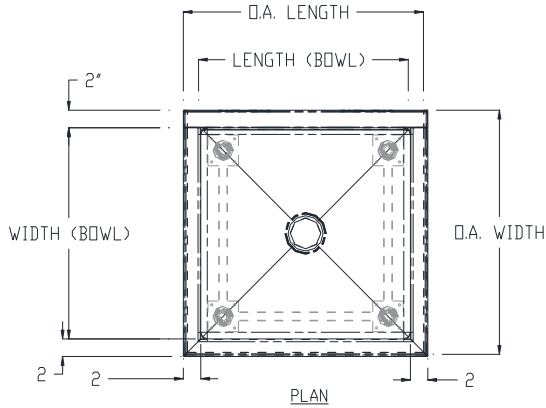

SINGLE COMPARTMENT SINKS W/ THREE SIDED CROSS BRACING & NO DRAINBOARD

PROJECT#: _____

ITEM# _____

MODEL# _____

SINGLE COMPARTMENT SINKS W/ THREE SIDED CROSS BRACING & NO DRAINBOARD							
MODEL#	QTY	PRODUCT DIMENSIONS (INCHES)					SHIPPING WEIGHT (LBS)
		LENGTH (BOWL)	WIDTH (BOWL)	O.A. LENGTH	O.A. WIDTH	OVERALL HEIGHT	
C-1-1818-CC		18"	18"	22"	22"	41"	50
C-1-1824-CC		18"	24"	28"	28"	41"	59
C-1-2424-CC		24"	24"	34"	28"	41"	70

SINK SPECIFICATIONS:

- TOP:** 16 GA. 300 Series Stainless Steel
- SINK BOWLS:** 16 GA. 300 Series Stainless Steel
- CROSS BRACING:** 1" Diameter Stainless Steel Welded To Legs
- LEGS:** 1 5/8" Diameter Stainless Steel Tubing

CONSTRUCTION:

- ◆ Fully welded, Seamless, Polished #4 Finish
- ◆ Euro Edge
- ◆ S/S Adjustable Bullet Feet
- ◆ Crumb Cup Drain 1 1/2" IPS
- ◆ 8" On Center Faucet Holes
- ◆ Ships with (2) Wall Mount "Z" Clips
- ◆ Integral 7" Tall Backsplash